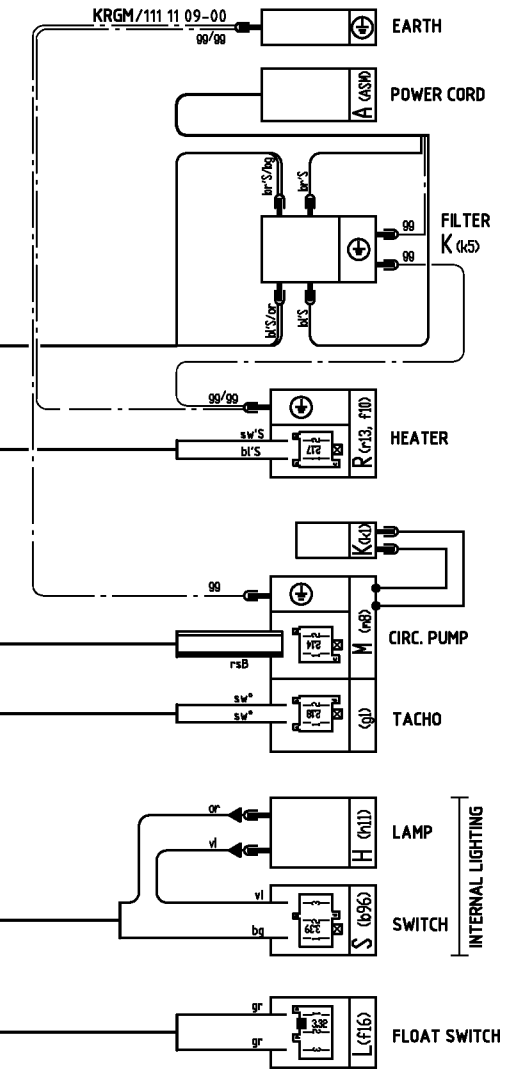

Wire harness (door)	111 11 57-01
Wire harness (base)	111 11 47-01
Connections (door)	646,144, 366: FE11 111 12 24-00: E02.2
Connections (base)	111 11 09-00: KRGM 111 11 51-00: EM2.2 111 11 52-00: EMV4 111 11 53-00: EM2.3 111 11 54-00: ETTS4

VDR 111 119 500