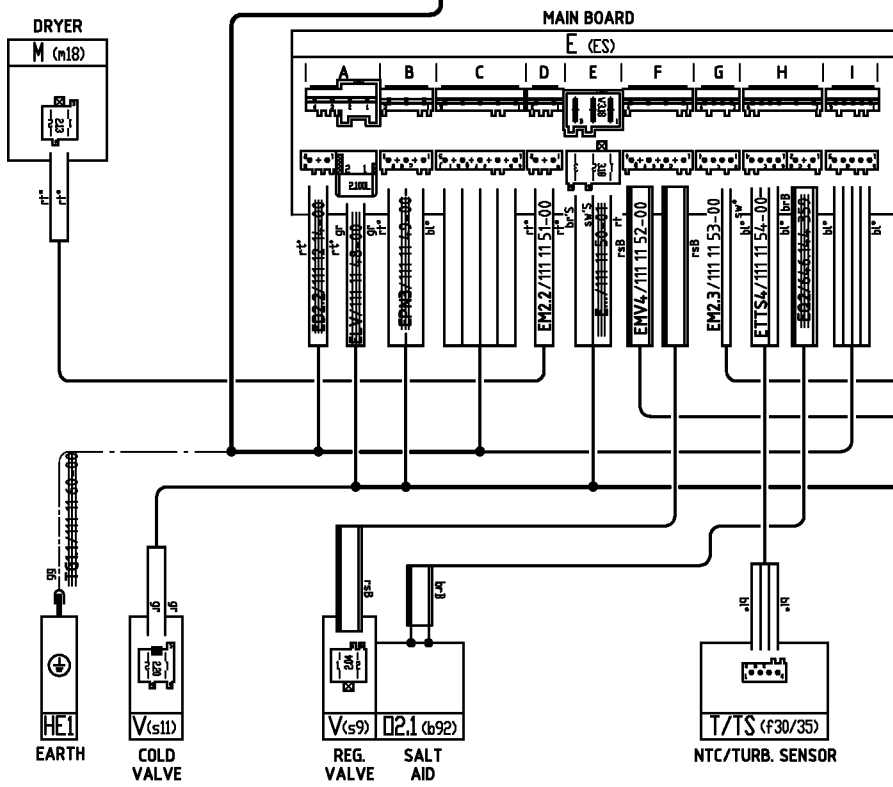

Wire harness (door)	111 11 57-01
Wire harness (base)	111 11 47-01
Connections (door)	646,144, 366: FE11 111 12 24-00: E02.2
Connections (base)	111 11 09-00: KRGM 111 11 51-00: EM2.2 111 11 52-00: EMV4 111 11 53-00: EM2.3 111 11 54-00: ETTS4

VDR 111 119 500