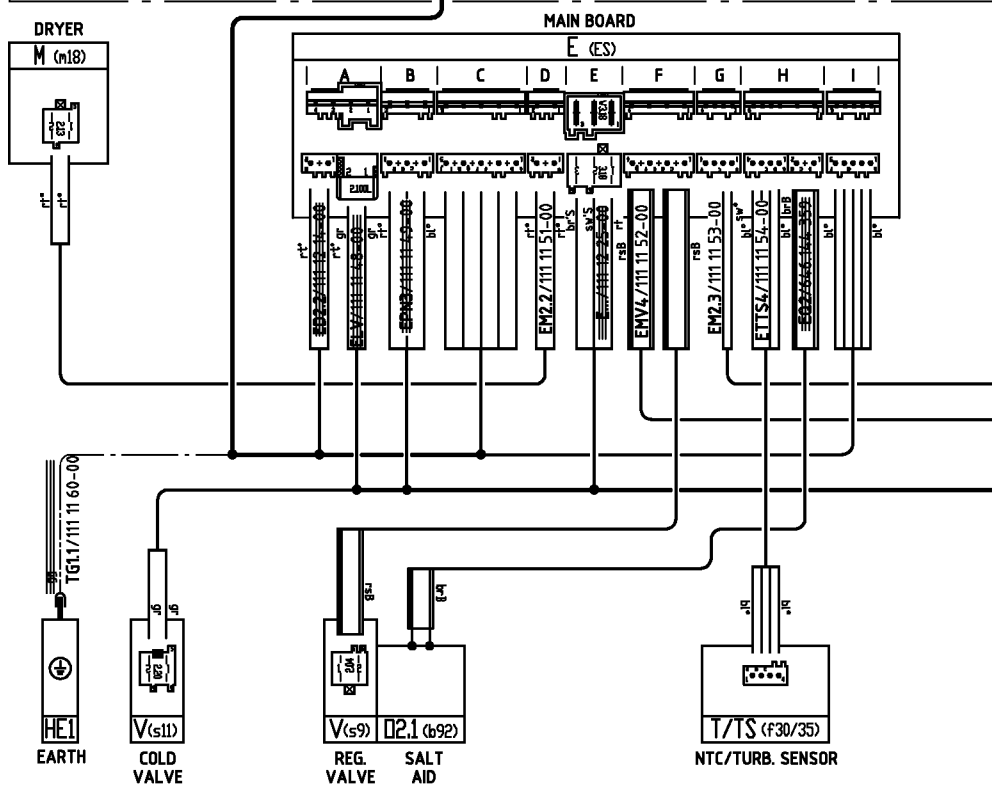

<b>Wire harness (door)</b>
111 11 57-01
<b>Wire harness (base)</b>
111 11 12-00
<b>Connections (door)</b>
646.144.366: FE11
111 12 24-00: EO2.2
<b>Connections (base)</b>
111 11 09-00: KRGM
111 11 51-00: EM2.2
111 11 52-00: EMV4
111 11 53-00: EM2.3
111 11 54-00: ETTS4

VDR 111 119 300