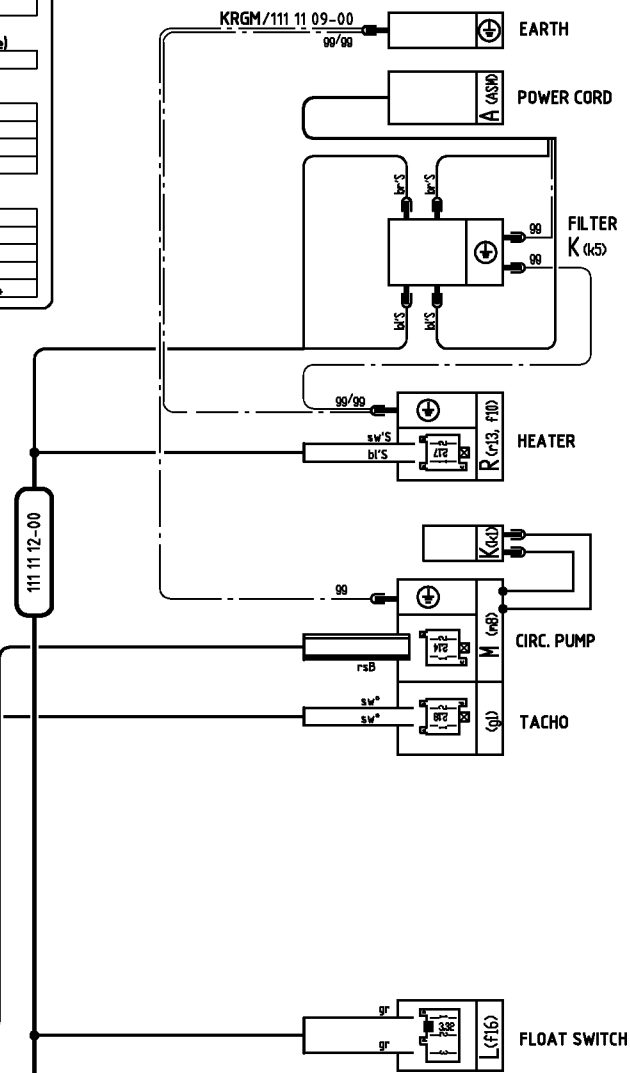

<b>Wire harness (door)</b>
111 11 57-01
<b>Wire harness (base)</b>
111 11 12-00
<b>Connections (door)</b>
646.144.366: FE11
111 12 24-00: EO2.2
<b>Connections (base)</b>
111 11 09-00: KRGM
111 11 51-00: EM2.2
111 11 52-00: EMV4
111 11 53-00: EM2.3
111 11 54-00: ETTS4

VDR 111 119 300