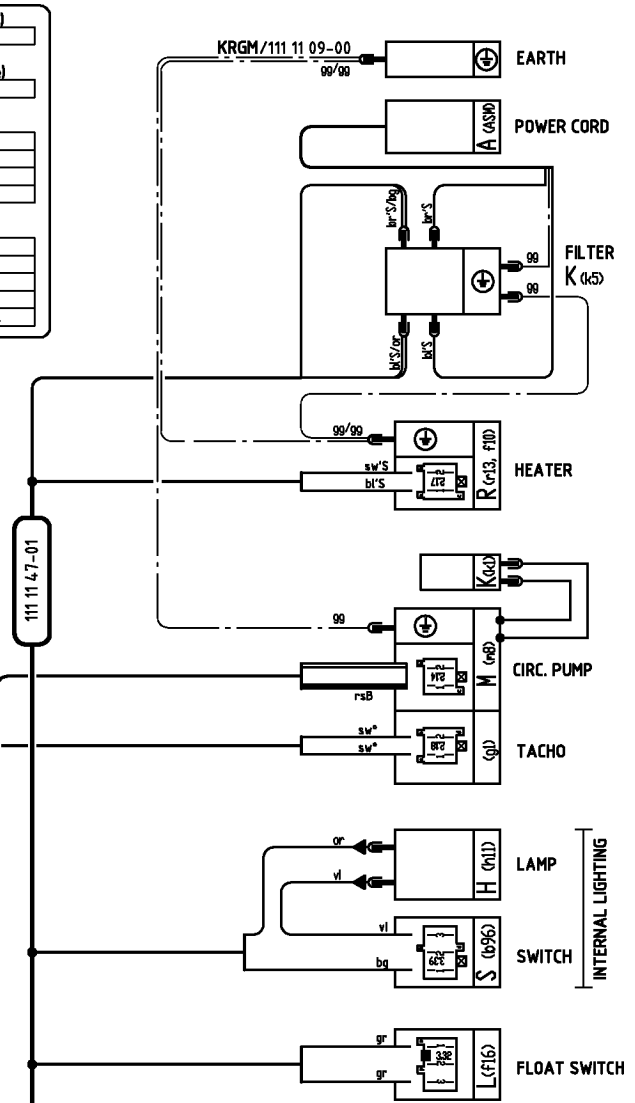

<b>Wire harness (door)</b>
111 12 20-00
<b>Wire harness (base)</b>
111 11 47-01
<b>Connections (door)</b>
64.6.14.4.366: FE11
111 12 24-00: E02.2
<b>Connections (base)</b>
111 11 09-00: KRGM
111 11 52-00: EMV4
111 11 53-00: EM2.3
111 11 54-00: ETT5.4