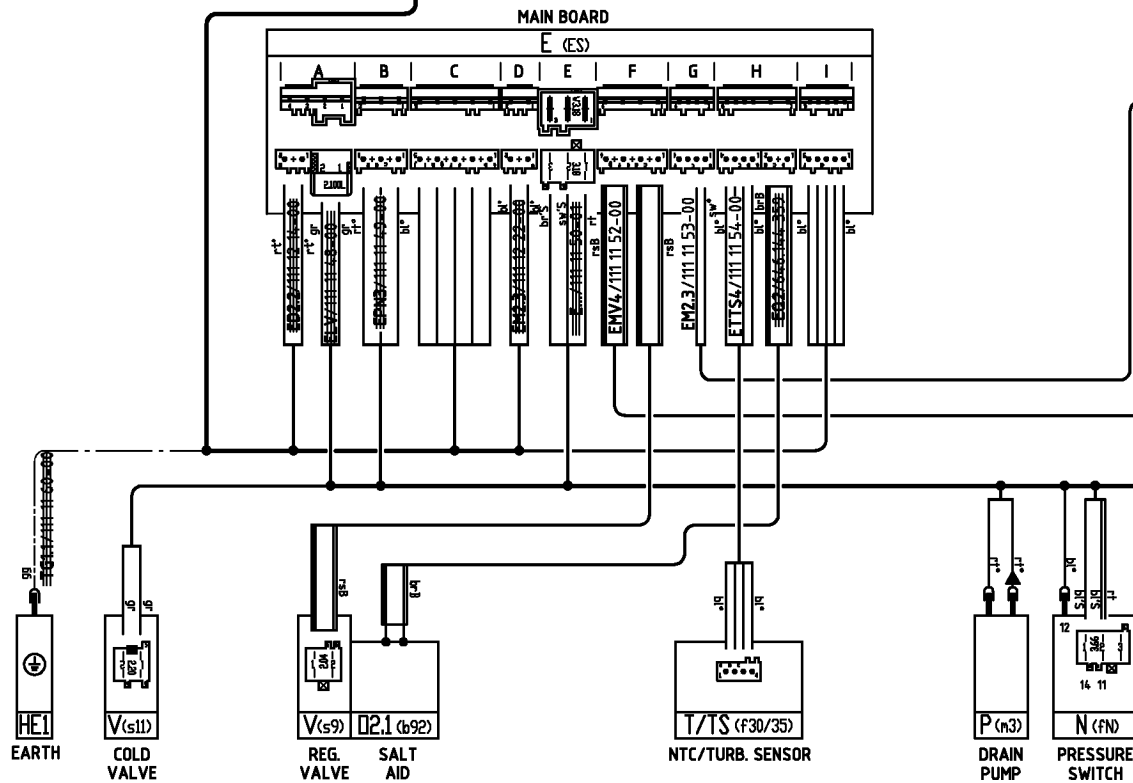

<b>Wire harness (door)</b>
111 12 20-00
<b>Wire harness (base)</b>
111 11 47-01
<b>Connections (door)</b>
64.6.14.4.366: FE11
111 12 24-00: E02.2
<b>Connections (base)</b>
111 11 09-00: KRGM
111 11 52-00: EMV4
111 11 53-00: EM2.3
111 11 54-00: ETT5.4

VDR 111 119 000