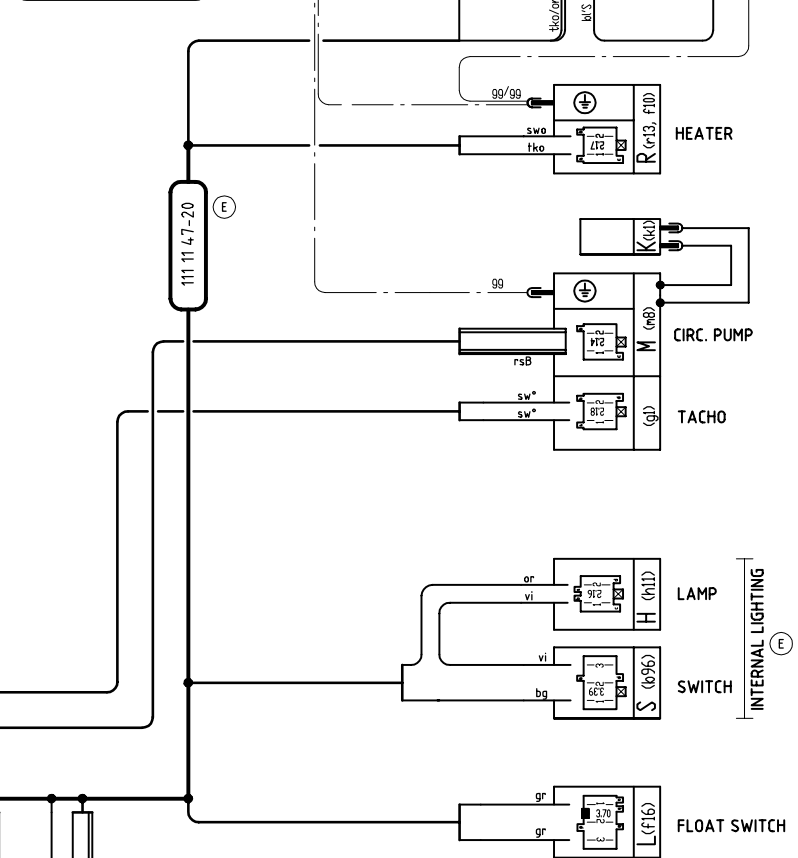

Wire harness (door)
111 11 57-10
Wire harness (base)
111 11 47-20
Connections (door)
64.6.14.4.366; FE11
111 12 24-00; E02.2
Connections (base)
111 20 31-00; KRGM
111 11 51-00; EM2.2
111 11 52-00; EMV4
111 11 53-00; EM2.3
111 11 54-00; ETT1S4

VDR 111 118 810