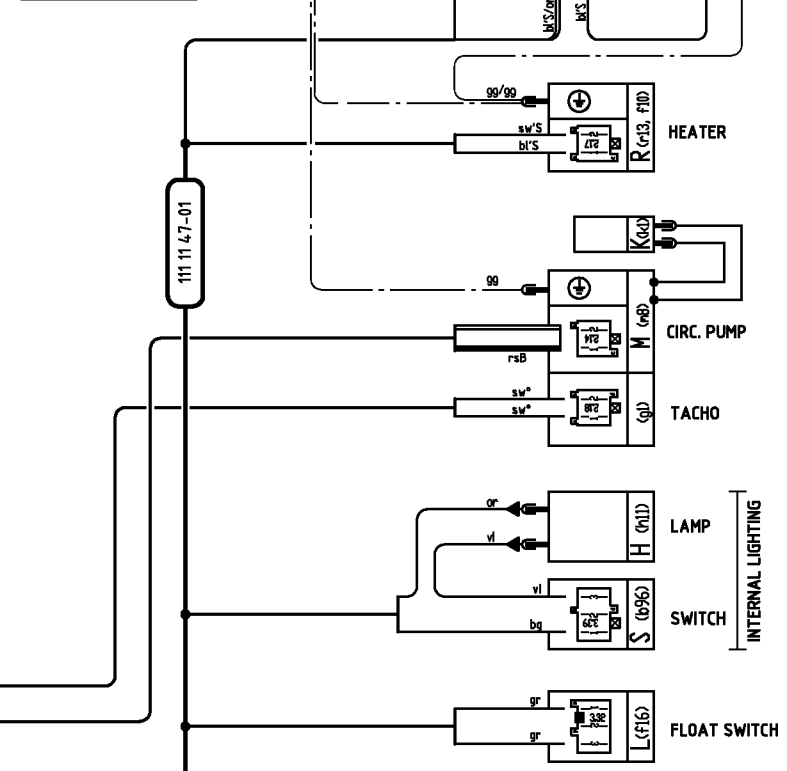

<b>Wire harness (door)</b>	
111 11 57-01	
<b>Wire harness (base)</b>	
111 11 47-01	
<b>Connections (door)</b>	
646.144 366: FE11	
111 12 24-00: EO2.2	
<b>Connections (base)</b>	
111 11 09-00: KRGM	
111 11 51-00: EM2.2	
111 11 52-00: EMV.4	
111 11 53-00: EM2.3	
111 11 54-00: ETTS.4	