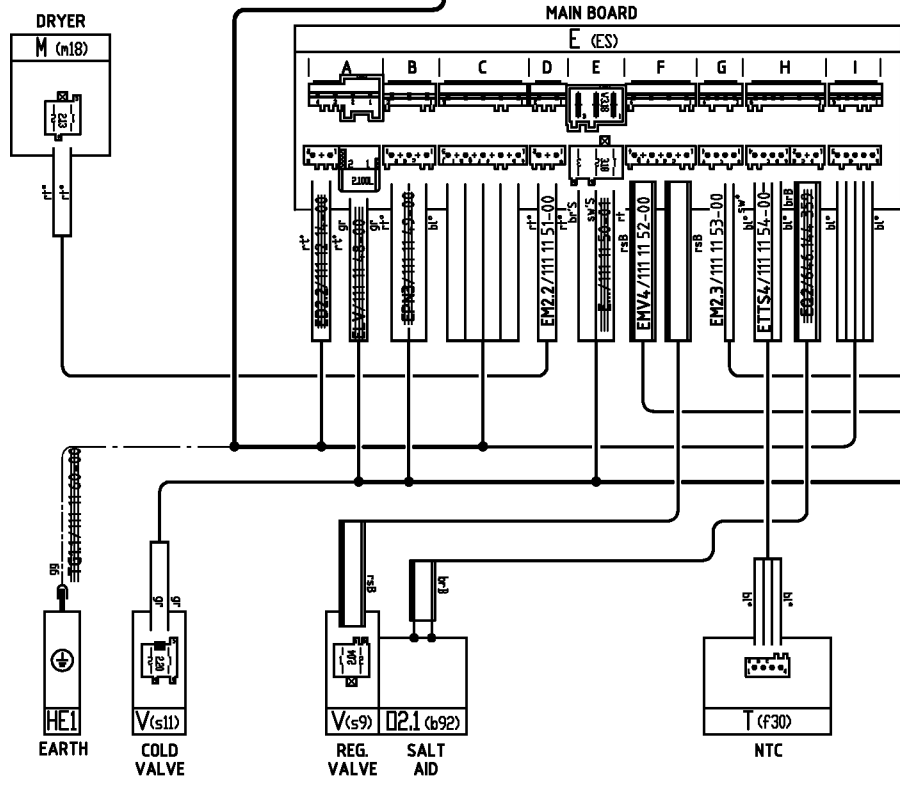

<b>Wire harness (door)</b>	
111 11 57-01	
<b>Wire harness (base)</b>	
111 11 47-01	
<b>Connections (door)</b>	
646.144 366: FE11	
111 12 24-00: EO2.2	
<b>Connections (base)</b>	
111 11 09-00: KRGM	
111 11 51-00: EM2.2	
111 11 52-00: EMV.4	
111 11 53-00: EM2.3	
111 11 54-00: ETTS.4	

VDR 111 118 800