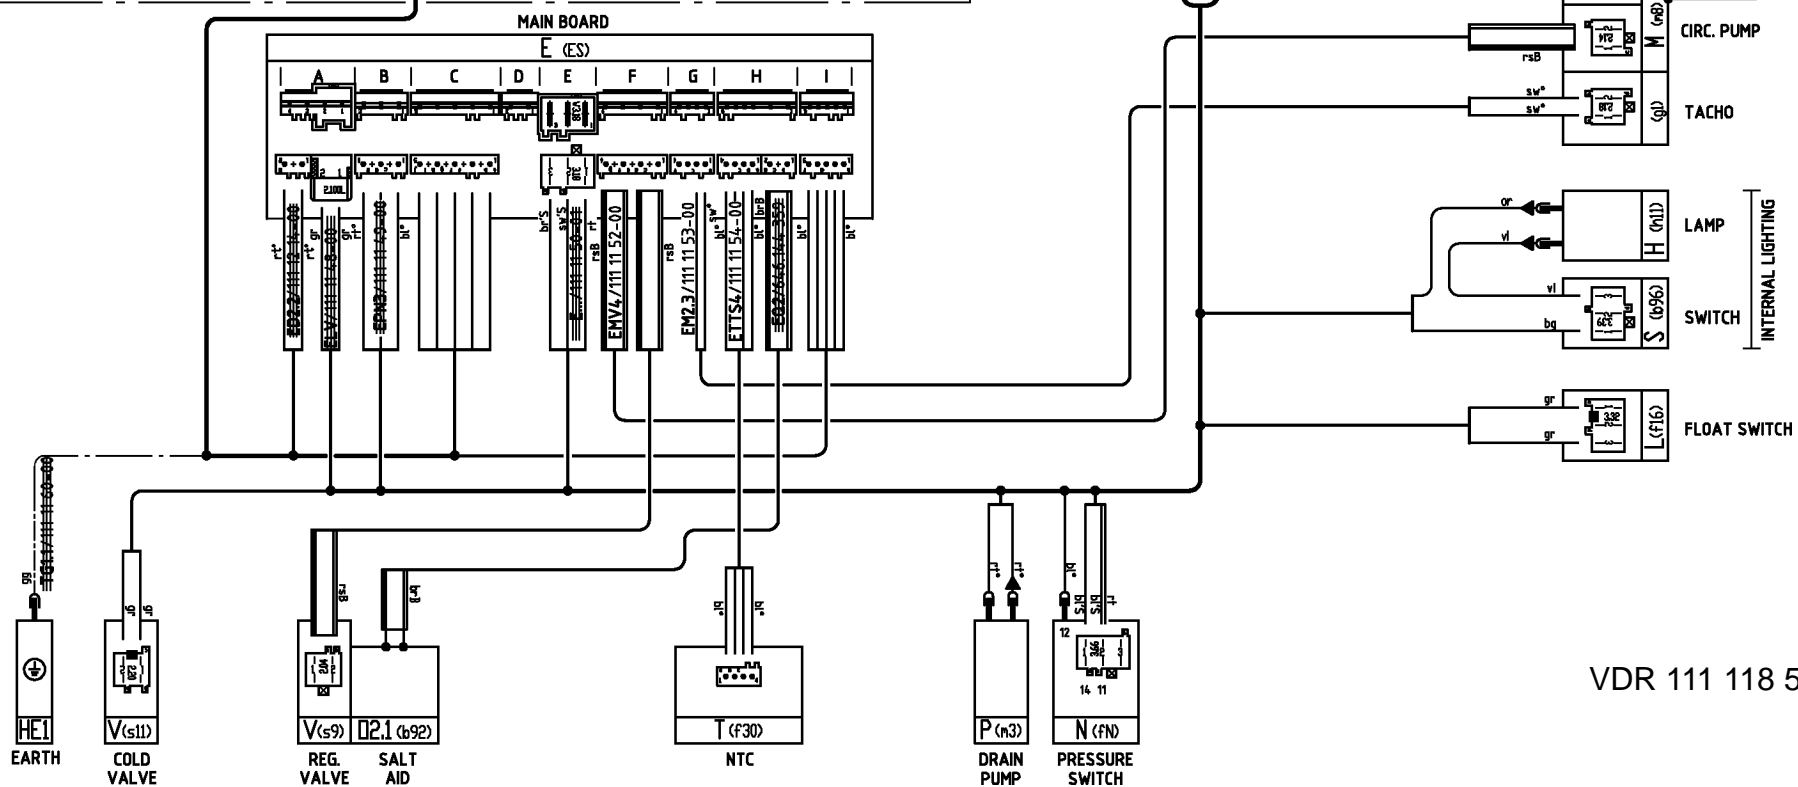

Wire harness (door)	111 11 57-01
Wire harness (base)	111 11 47-01
Connections (door)	64.6.14.4.366; FE11 111 12 24-00; E02.2
Connections (base)	111 11 09-00; KRGM 111 11 52-00; EMV4 111 11 53-00; EM2.3 111 11 54-00; ETTS4

VDR 111 118 500