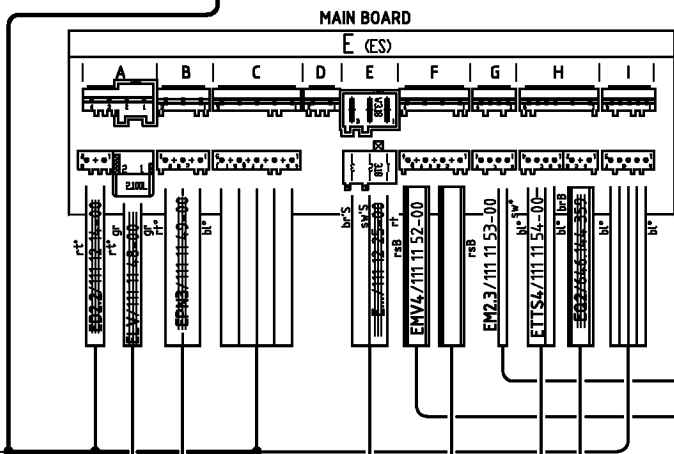

<b>Wire harness (door)</b>	
111 11 57-01	
<b>Wire harness (base)</b>	
111 11 12-00	
<b>Connections (door)</b>	
646.144.366; FE11	
111 12 24-00; E02.2	
<b>Connections (base)</b>	
111 11 09-00; KRGM	
111 11 52-00; EMV4	
111 11 53-00; EM2.3	
111 11 54-00; ETT54	

VDR 111 118 300