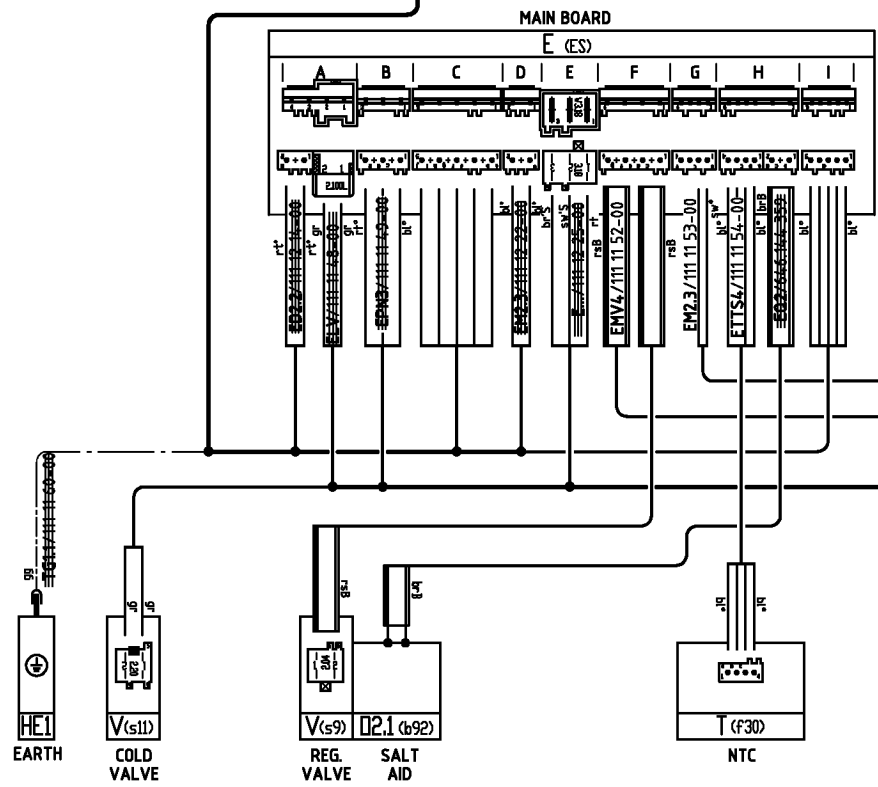

Wire harness (door)
111 12 20-00

Wire harness (base)
111 11 12-00

Connections (door)
646.14.4.366: FE11
111 12 24-00: E02.2

Connections (base)
111 11 09-00: KRGM
111 11 52-00: EMV4
111 11 53-00: EM2.3
111 11 54-00: ETT54

VDR 111 118 100