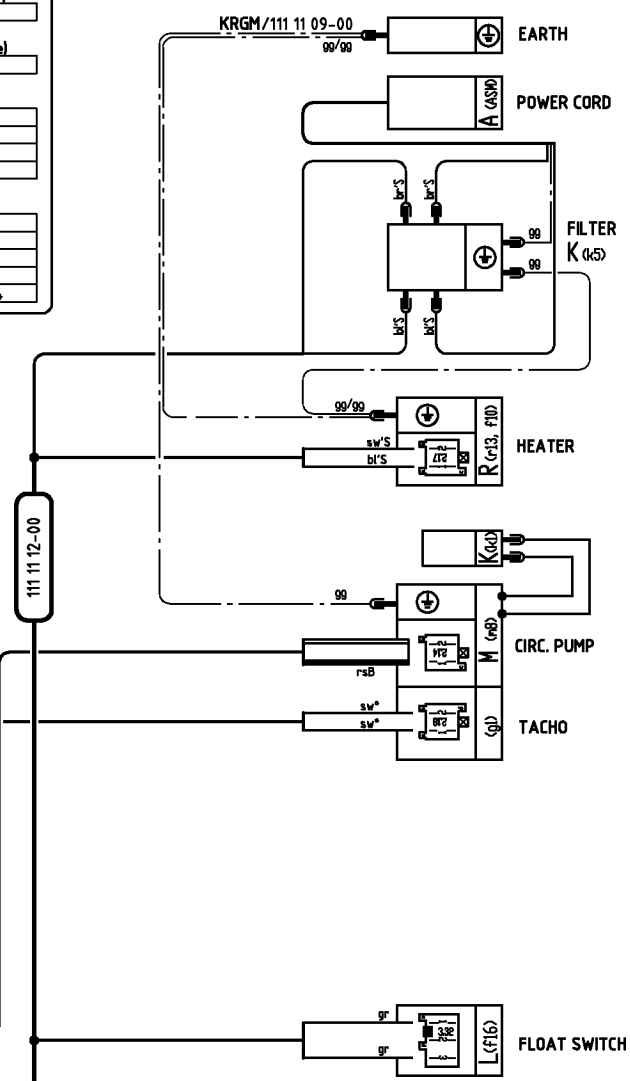

Wire harness (door)
111 12 20-00

Wire harness (base)
111 11 12-00

Connections (door)
646.14.4.366: FE11
111 12 24-00: E02.2

Connections (base)
111 11 09-00: KRGM
111 11 52-00: EMV4
111 11 53-00: EM2.3
111 11 54-00: ETT54

VDR 111 118 100