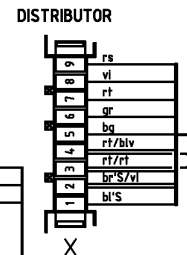

<b>Wire harness (door)</b>	
111 11 62-01	
<b>Wire harness (base)</b>	
111 11 61-00	
<b>Connections (door)</b>	
111 55 49-00; ED2	
646.144 448; TG	
<b>Connections (base)</b>	
111 11 09-00; KRGM	
111 58 69-00; XMZ	