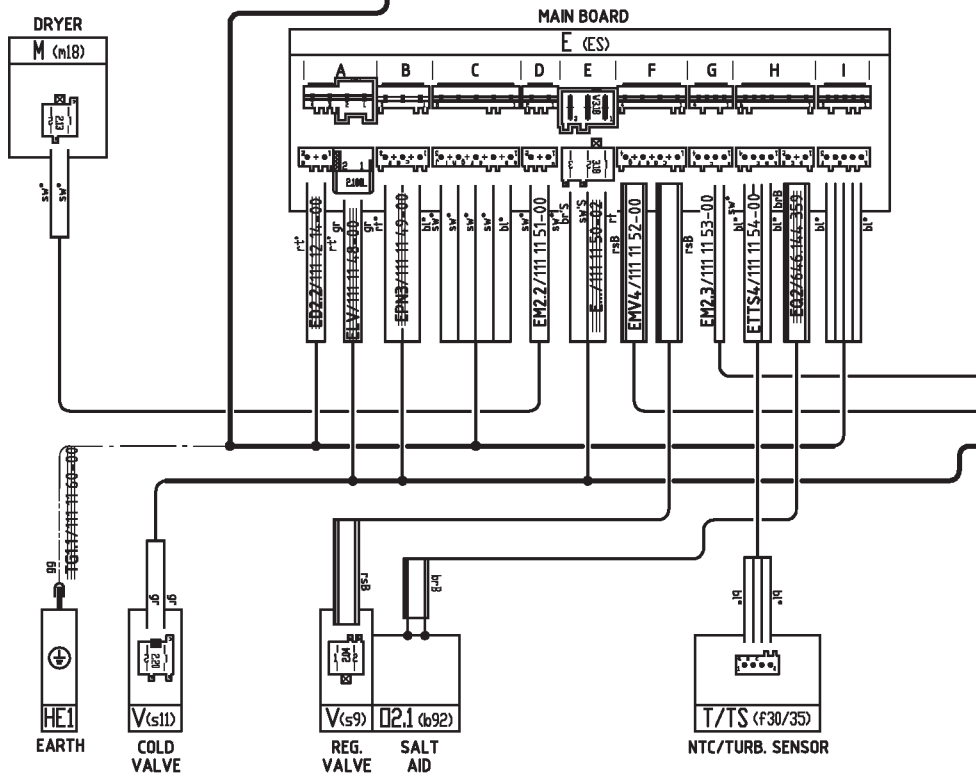

<b>Wire harness (door)</b>	
111 11 70-01	
<b>Wire harness (base)</b>	
111 11 47-01	
<b>Connections (door)</b>	
111 11 24-00; EO2.2	
<b>Connections (base)</b>	
111 11 09-00; KRGM	
111 11 51-00; EM2.2	
111 11 52-00; EMV4	
111 11 53-00; EM2.3	
111 11 54-00; ETTS4	

VDR 111 115 500