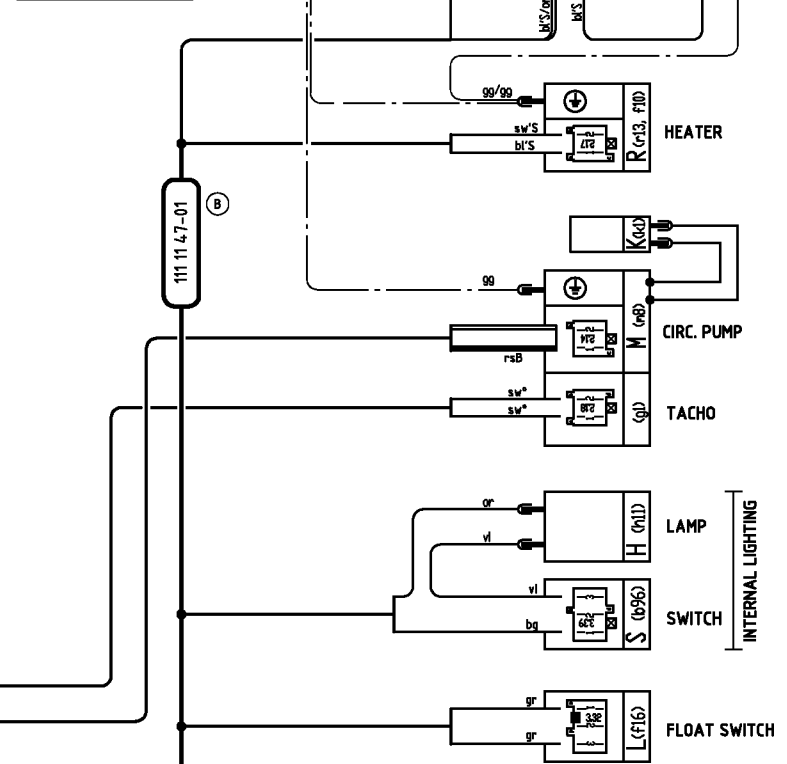

<b>Wire harness (door)</b>
111 11 57-01
<b>Wire harness (base)</b>
111 11 47-01
<b>Connections (door)</b>
646.144.366; FE11
111 12 24-00; EO2.2
<b>Connections (base)</b>
111 11 09-00; KRGM
111 11 51-00; EM2.2
111 11 52-00; EMV4
111 11 53-00; EM2.3
111 11 54-00; ETTS4

VDR 111 114 601