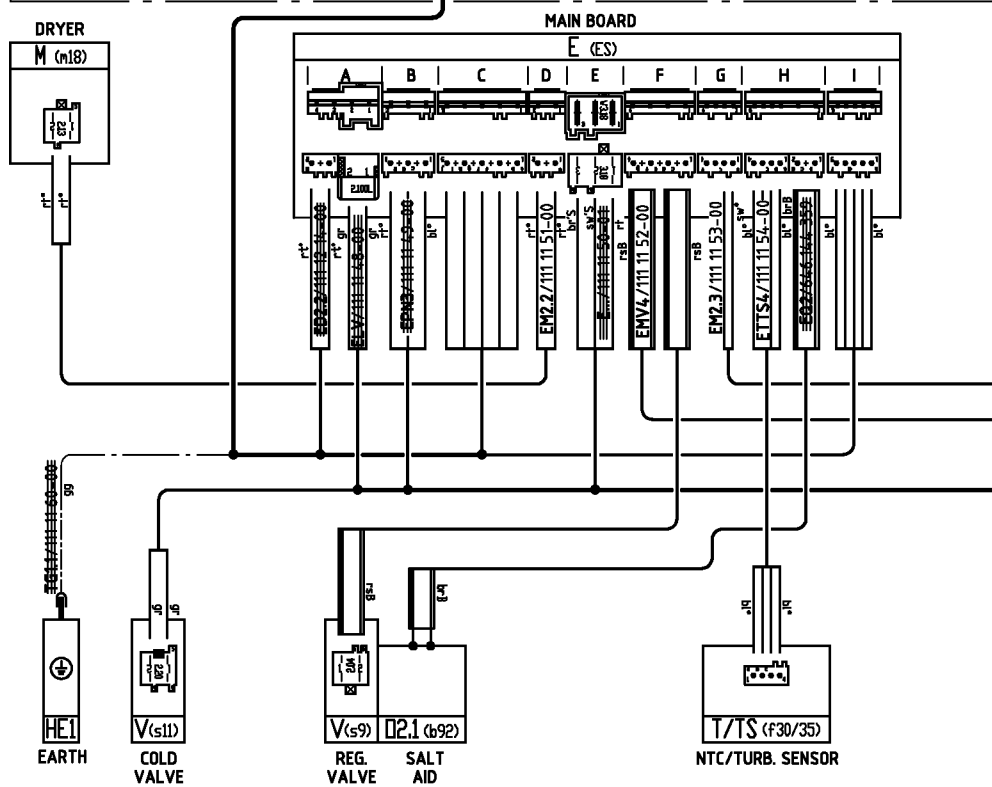

<b>Wire harness (door)</b>
111 11 57-01
<b>Wire harness (base)</b>
111 11 47-01
<b>Connections (door)</b>
646.144.366; FE11
111 12 24-00; EO2.2
<b>Connections (base)</b>
111 11 09-00; KRGM
111 11 51-00; EM2.2
111 11 52-00; EMV4
111 11 53-00; EM2.3
111 11 54-00; ETTS4

VDR 111 114 601