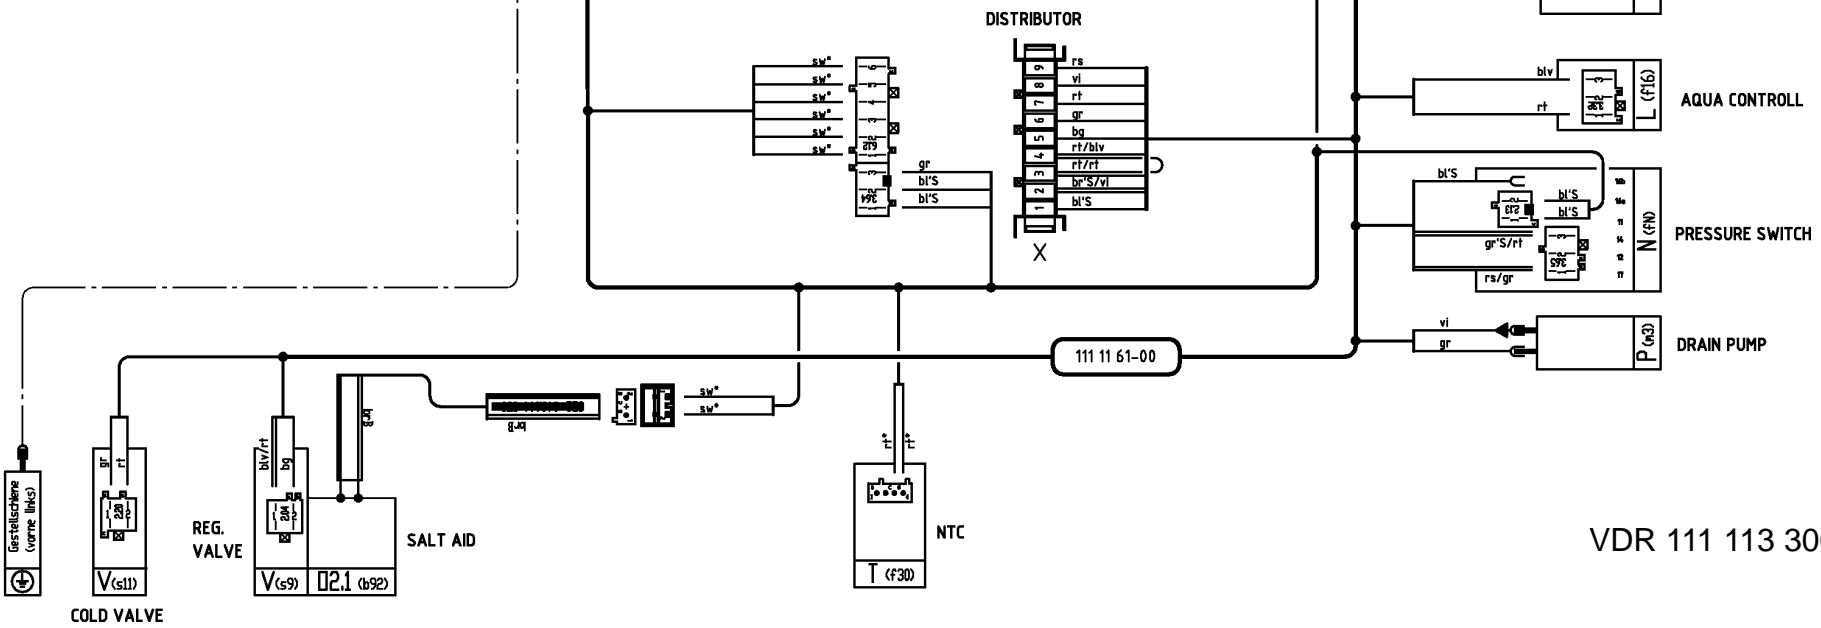

Wire harness (door)	111 11 01-00
Wire harness (base)	111 11 61-00
Connections (door)	111 55 49-00; ED2 646.144 448; TG
Connections (base)	111 11 09-00; KRGM

VDR 111 113 300