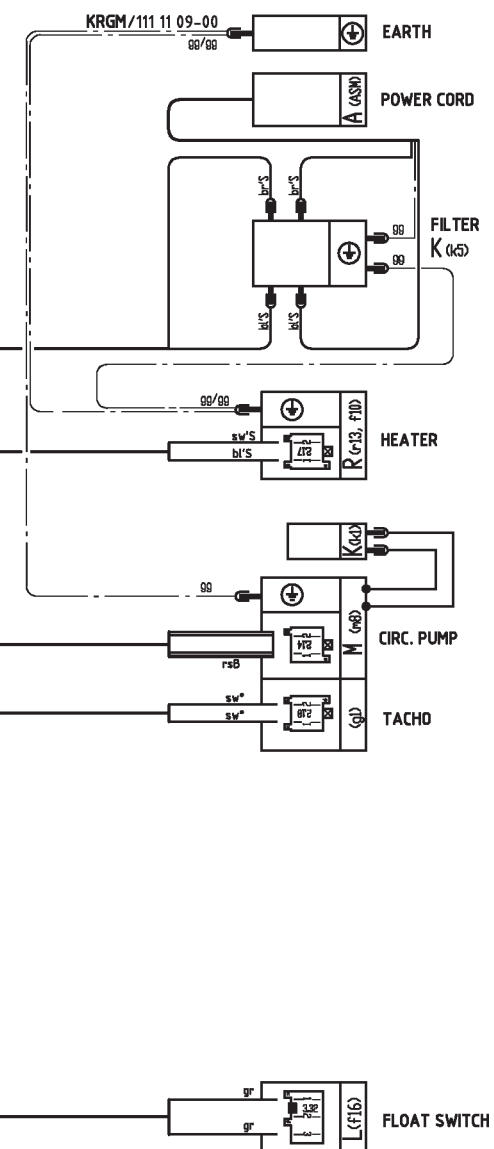

Wire harness (door)
111 11 70-01

Wire harness (base)
111 11 12-01

Connections (door)
111 11 24-00; EO2.2

Connections (base)
111 11 09-00; KRGM
111 11 51-00; EM2.2
111 11 52-00; EMV4
111 11 53-00; EM2.3
111 11 54-00; ETTS4

VDR 111 113 200