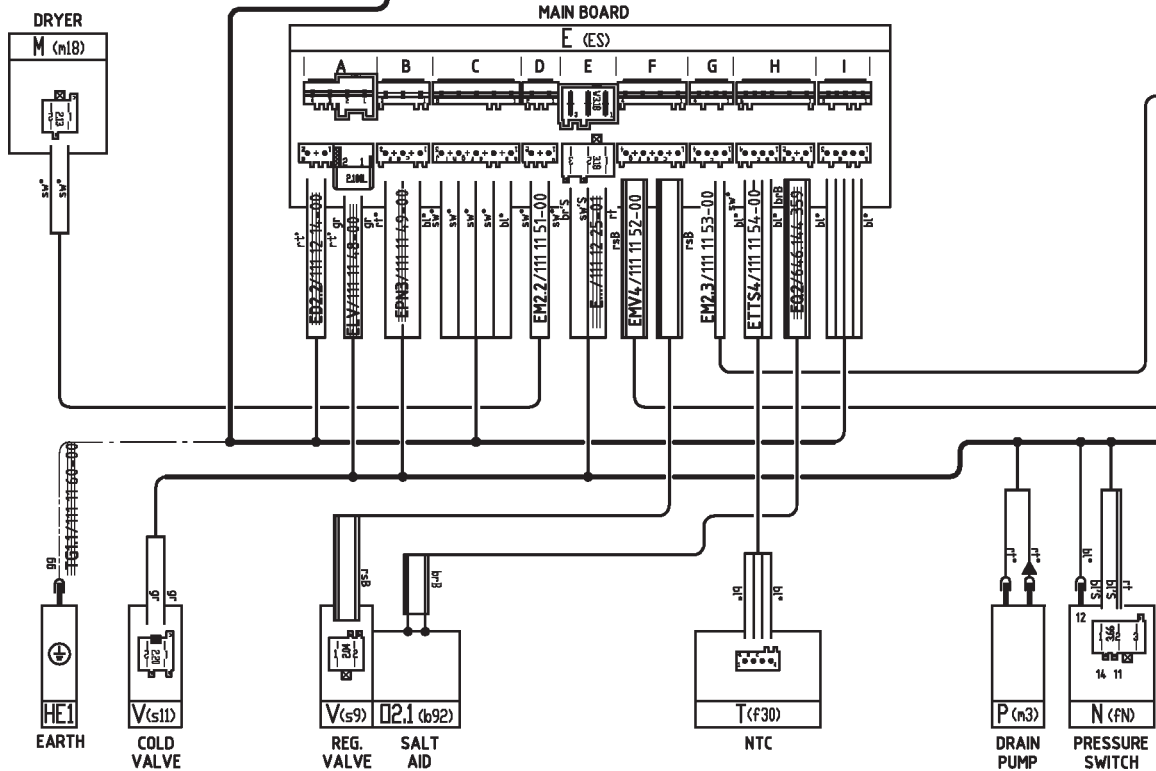

Wire harness (door)
111 11 70-01

Wire harness (base)
111 11 12-01

Connections (door)
111 11 24-00; EO2.2

Connections (base)
111 11 09-00; KRGM
111 11 51-00; EM2.2
111 11 52-00; EMV4
111 11 53-00; EM2.3
111 11 54-00; ETTS4

VDR 111 113 200