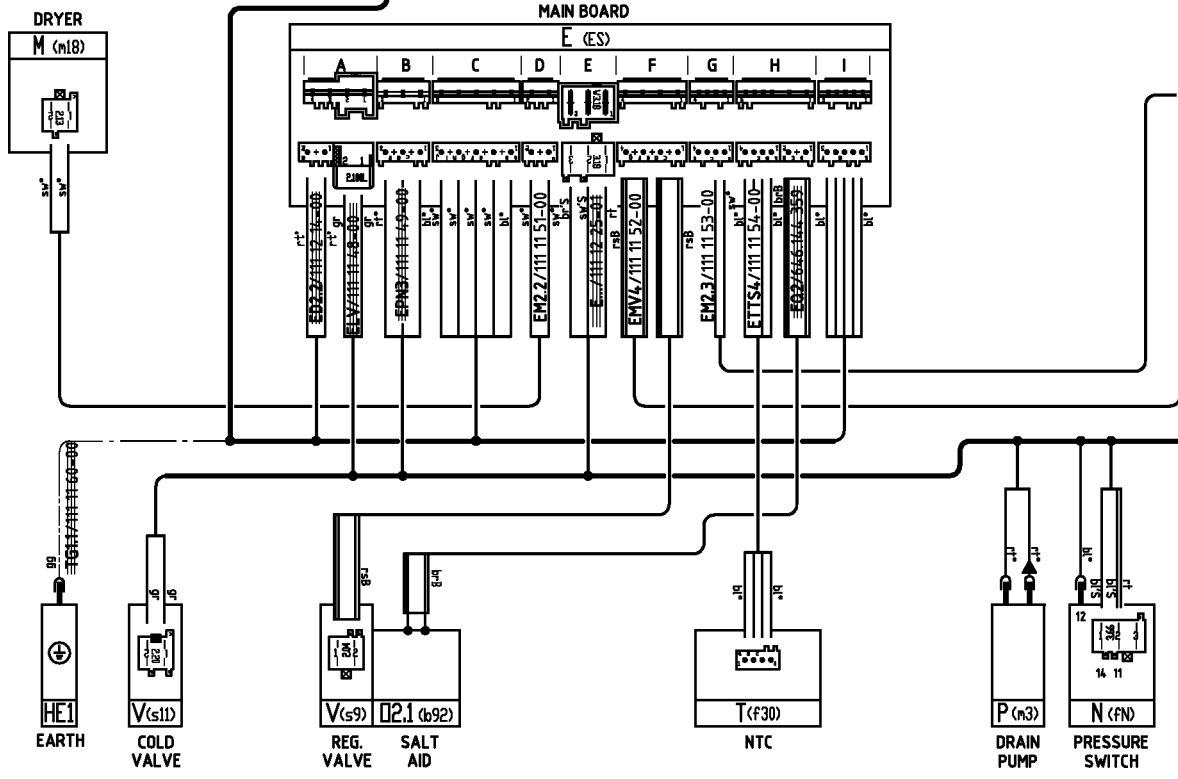

Wire harness (door)
111 11 70-01

Wire harness (base)
111 11 12-01

Connections (door)

Connections (base)

111 11 09-00; KRGM
111 11 51-00; EM2.2
111 11 52-00; EMV4
111 11 53-00; EM2.3
111 11 54-00; ETTS4

VDR 111 11 500