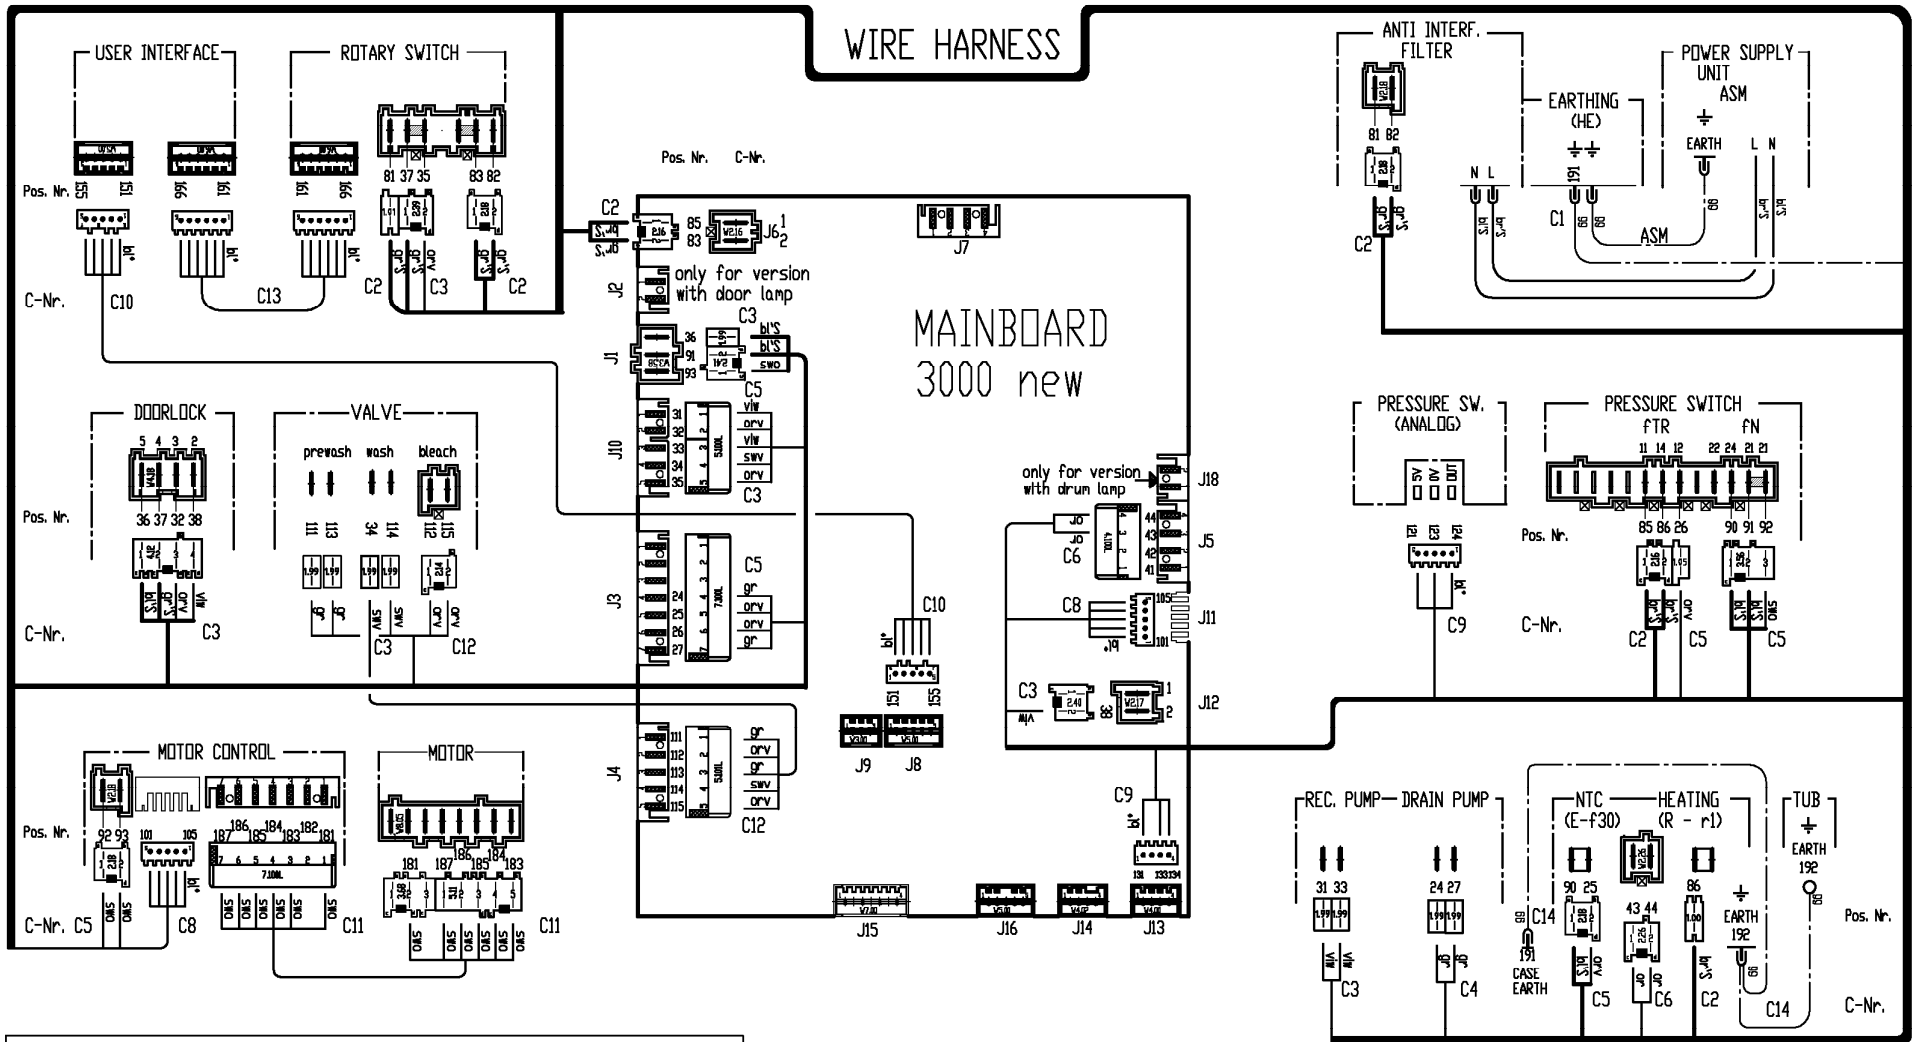

# WIRE HARNESS

## single connections

C-Nr	Title	C-Nr	Title	C-Nr	Title
C1	HE1MC	C8	E5M Rast 25	C10	F8E
C2	N2RECK 11	C9	E4F1 Rast 25	C11	ME7M
C3	E5ZCVP 1			C12	E5V
C4				C13	F6C
C5	E7NRPM			C14	EARTH
C6	E4M				
C7					