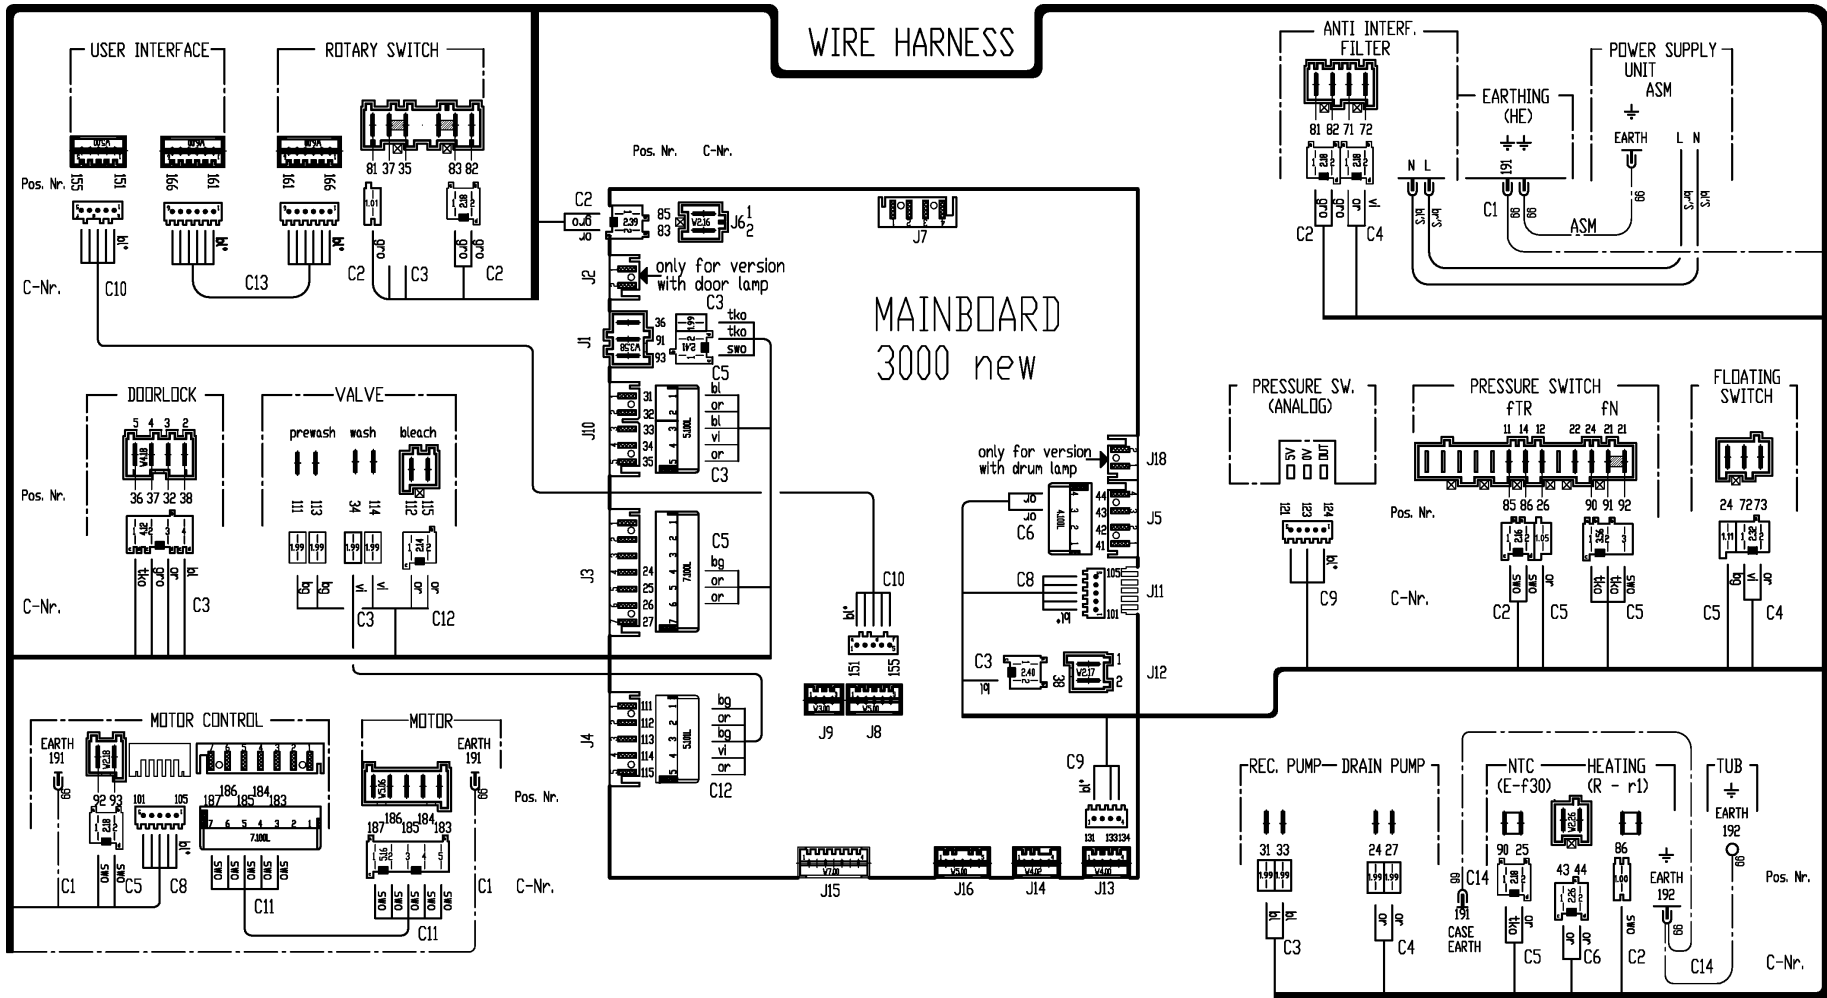

WIRE HARNESS

single connections

C-Nr	Title	C-Nr	Title	C-Nr	Title
C1	HE1MMC	C8	E5M Rast 25	C10	F8E
C2	N2RECK 11	C9	E4F Rast 25	C11	ME7M5
C3	ESZCVP 1			C12	E5V
C4	L2KP 1			C13	F6C
C5	E7NRLM			C14	EARTH
C6	E4N				
C7					