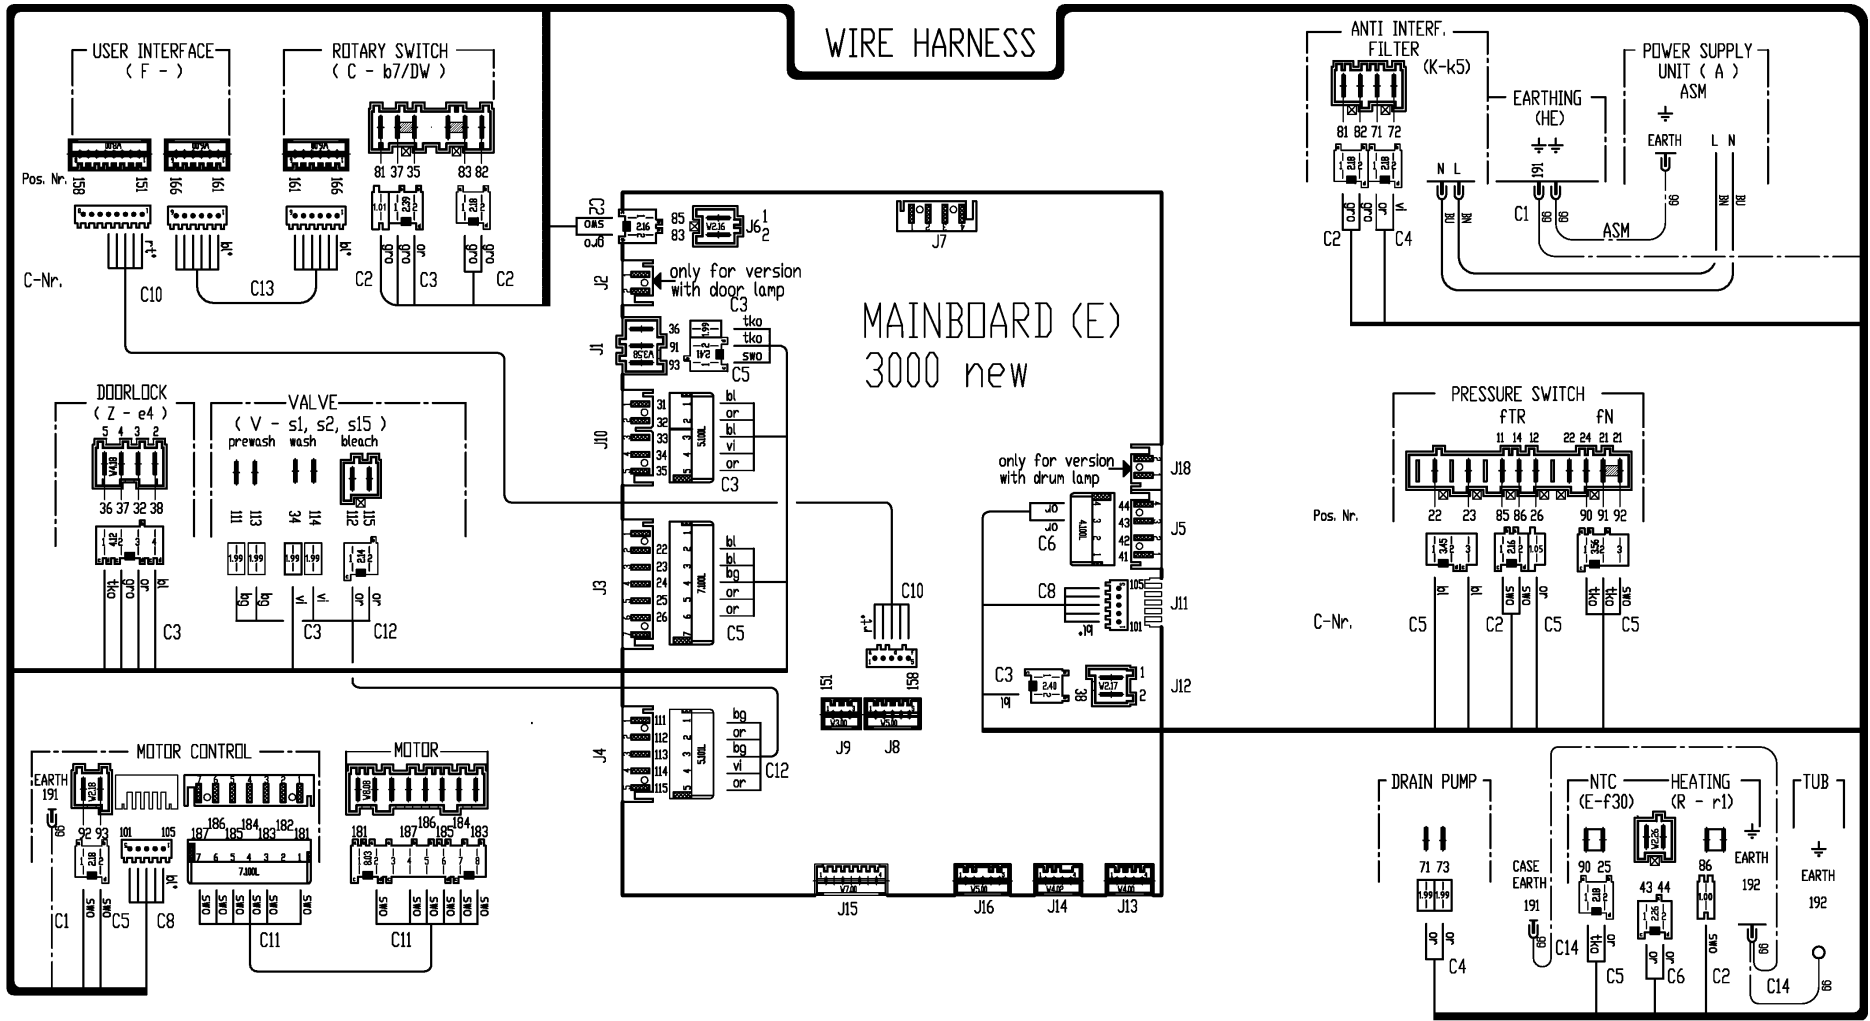

WIRE HARNESS

single connections

C-Nr.	Title	C-Nr.	Title	C-Nr.	Title	Sach-Nr.
C1	HE1MC	C8	E5M Rast 25	C10	F8E5	110 58 88-00
C2	N2RECK 10	C9		C11	ME7M 1	110 49 48-00
C3	E5ZCVP			C12	E5V	110 55 69-01
C4				C13	F6C	110 51 98-00
C5	E7NRLM			C14	EARTH	110 58 29-00
C6	E4M					
C7						