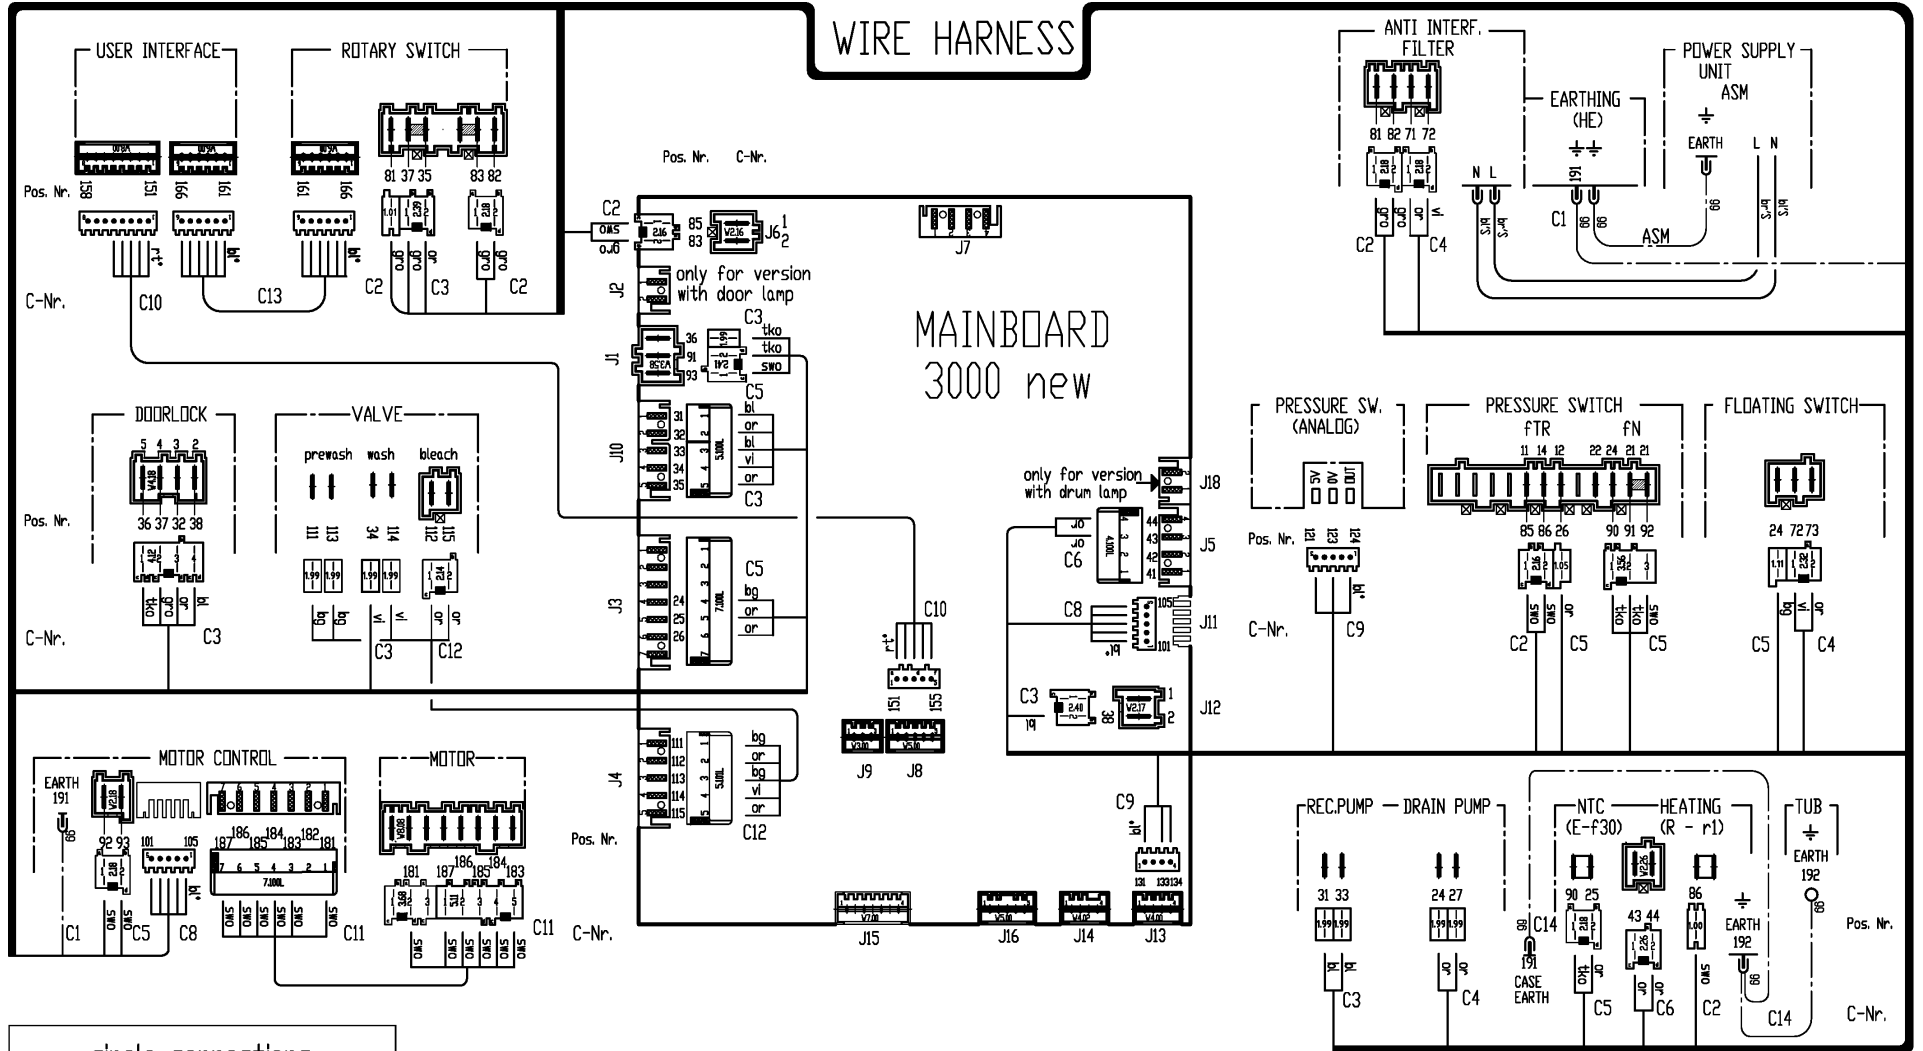

WIRE HARNESS

single connections

C-Nr.	Title	C-Nr.	Title	C-Nr.	Title
C1	HE1MC	C8	E5M Rast 25	C10	F8E
C2	N2RECK 11	C9	E4F1Rast 25	C11	ME7M
C3	E5ZCVP 1			C12	ESV
C4	L2KP 1			C13	F6C
C5	E7NRP M			C14	EARTH
C6	E4M				
C7					