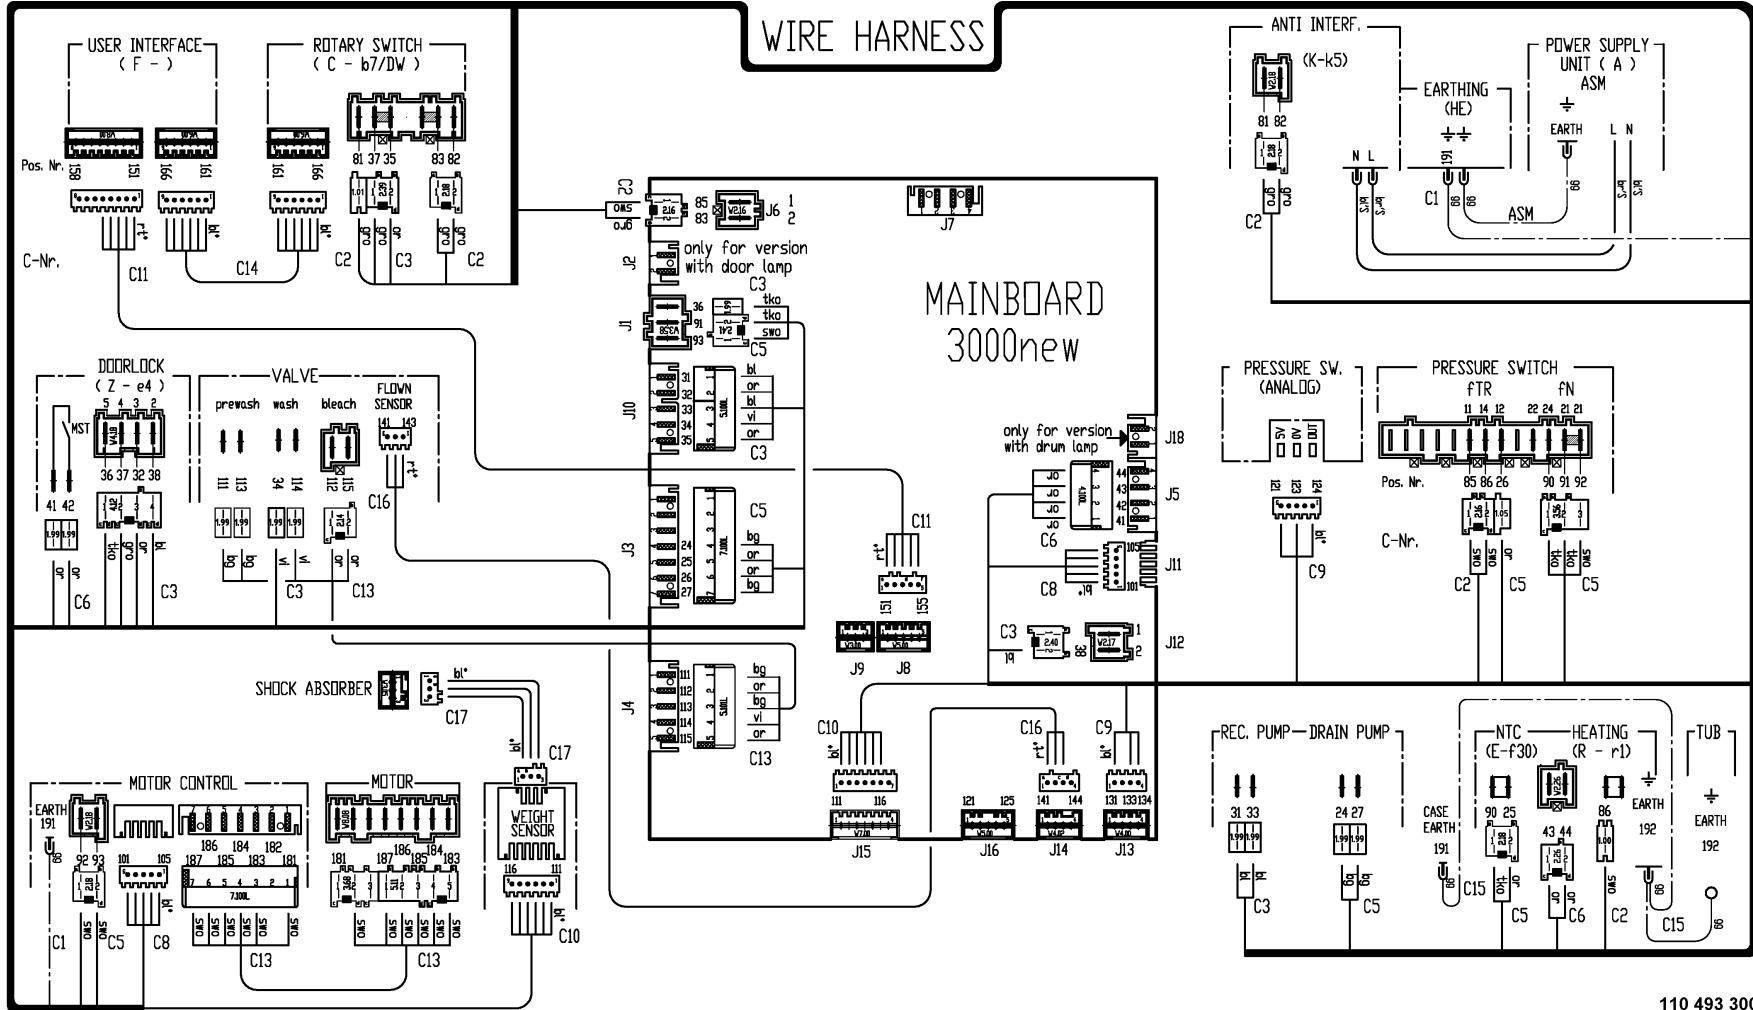

# WIRE HARNESS

single connections					
C-Nr.	Title	C-Nr.	Title	C-Nr.	Title
C1	HE1MC	C8	ESM Rest 25	C11	F8E5
C2	N2RECK 10	C9	E4F1 Rest 25	C12	ME7M
C3	E5ZCVP	C10	E7G Rest 25	C13	E5V
C4				C14	F6C
C5	E7NRPM			C15	EARTH
C6	E4NZ			C16	E4V
C7				C17	E3SA Rest 25