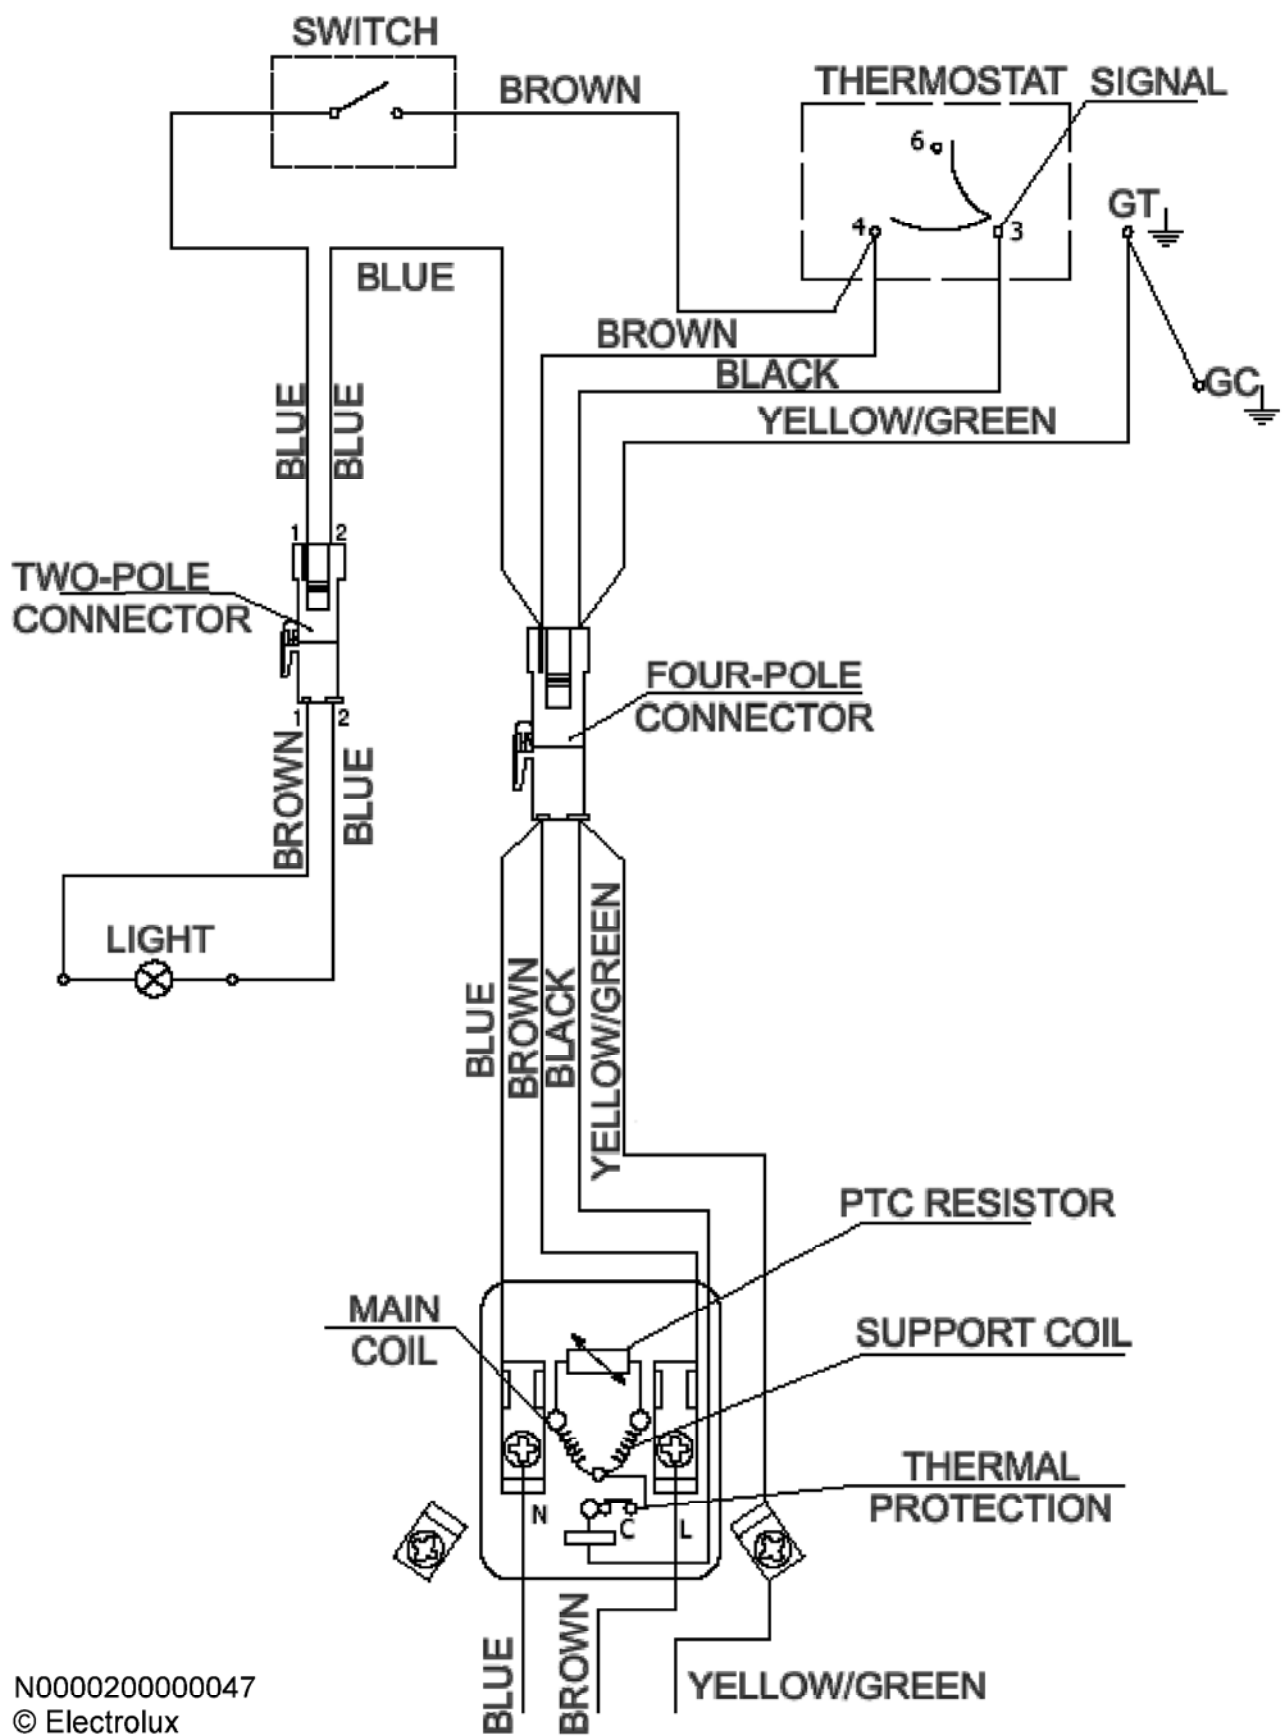

N000200000047
 © Electrolux

Electric diagram for compressors type S, GQR, AES and GQT

N00020000047
 © Electrolux

Electric diagrams for compressors type TL i NL